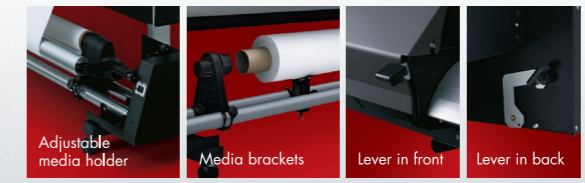

VersaEXPRESS RF-640

4 Colors

Pure Genius

Pure Genius

The Roland VersaEXPRESS RF-640 offers the perfect formula for digital printing success: high production speed, outstanding print quality, ease of use and unsurpassed reliability. The genius behind the RF-640 is reflected in its ability to quickly produce high quality graphics and prints, while keeping cost of operation low. That translates into increased output, satisfied customers and more money in your pocket.

Productivity

Built for speed and stability

Featuring our most innovative print control technology, the RF-640 prints up to 48.5m²/h, approximately twice as fast as the previous model* and perfect for banner production. A redesigned take-up system supports high-speed, volume production, and two rigid shafts hold heavy rolls in place for reliably accurate media feeding. These and other advanced features add up to superior performance and rock solid stability, even at high speeds. * VersaArt RE-640

RF-640 throughput for banner	RF-640 throughput for vinyl
Max Speed (360x360/1PASS) 48.5 m²/h	High Speed (360x720/3PASS) 18.5 m²/h
Billboard (360x720/2PASS) 26.9 m²/h	Standard (540x720/5PASS) 13.1 m²/h
High Speed (360x720/3PASS) 18.0 m²/h	Standard (720x720/6PASS) 10.9 m²/h
Standard (720x720/5PASS) 13.1 m²/h	High Quality (1440x720/8PASS) 4.4 m²/h
High Quality (1440x720/6PASS) 5.9 m²/h	

Roland Ink Switching System for unattended volume production